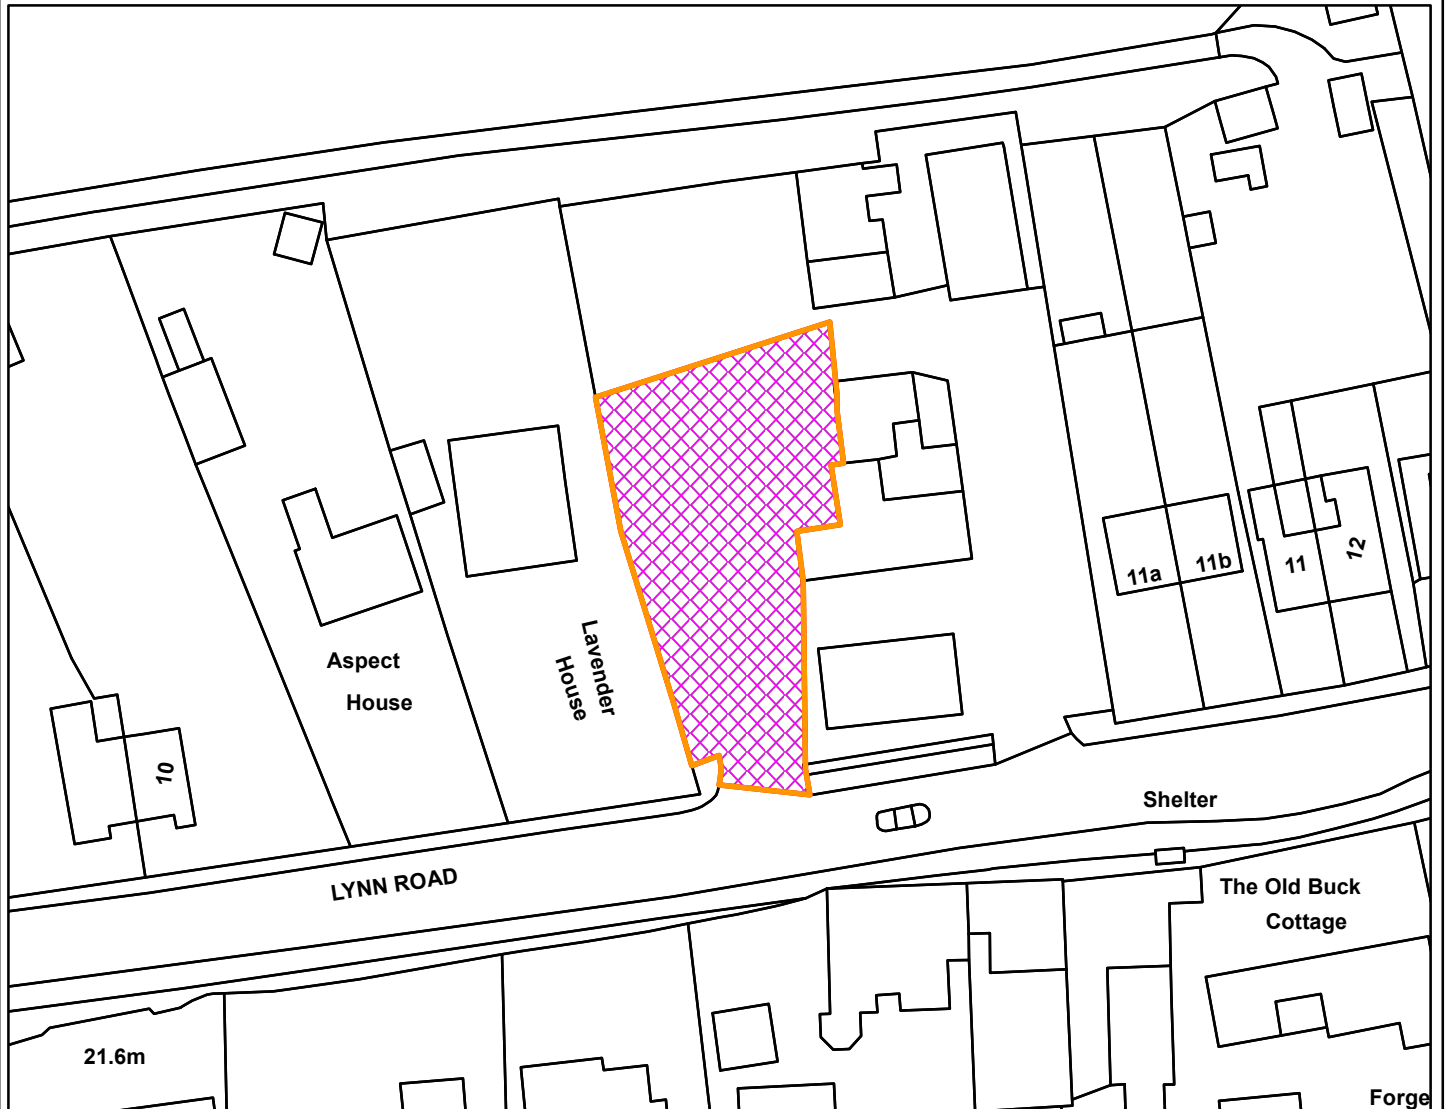

23/00720/F

Borough Council of  
King's Lynn &  
West Norfolk

Hillington Service Station Lynn Road Hillington PE31 6BJ

**Legend**

**Scale:** 1:750

Reproduced from the Ordnance Survey map with permission of the Controller of His Majesty's Stationery Office © Crown Copyright 2023.

Unauthorised reproduction infringes Crown Copyright and may lead to prosecution or civil proceedings.

Organisation	BCKLWN
Department	Department
Comments	Not Set
Date	15/07/2024
MSA Number	0100024314